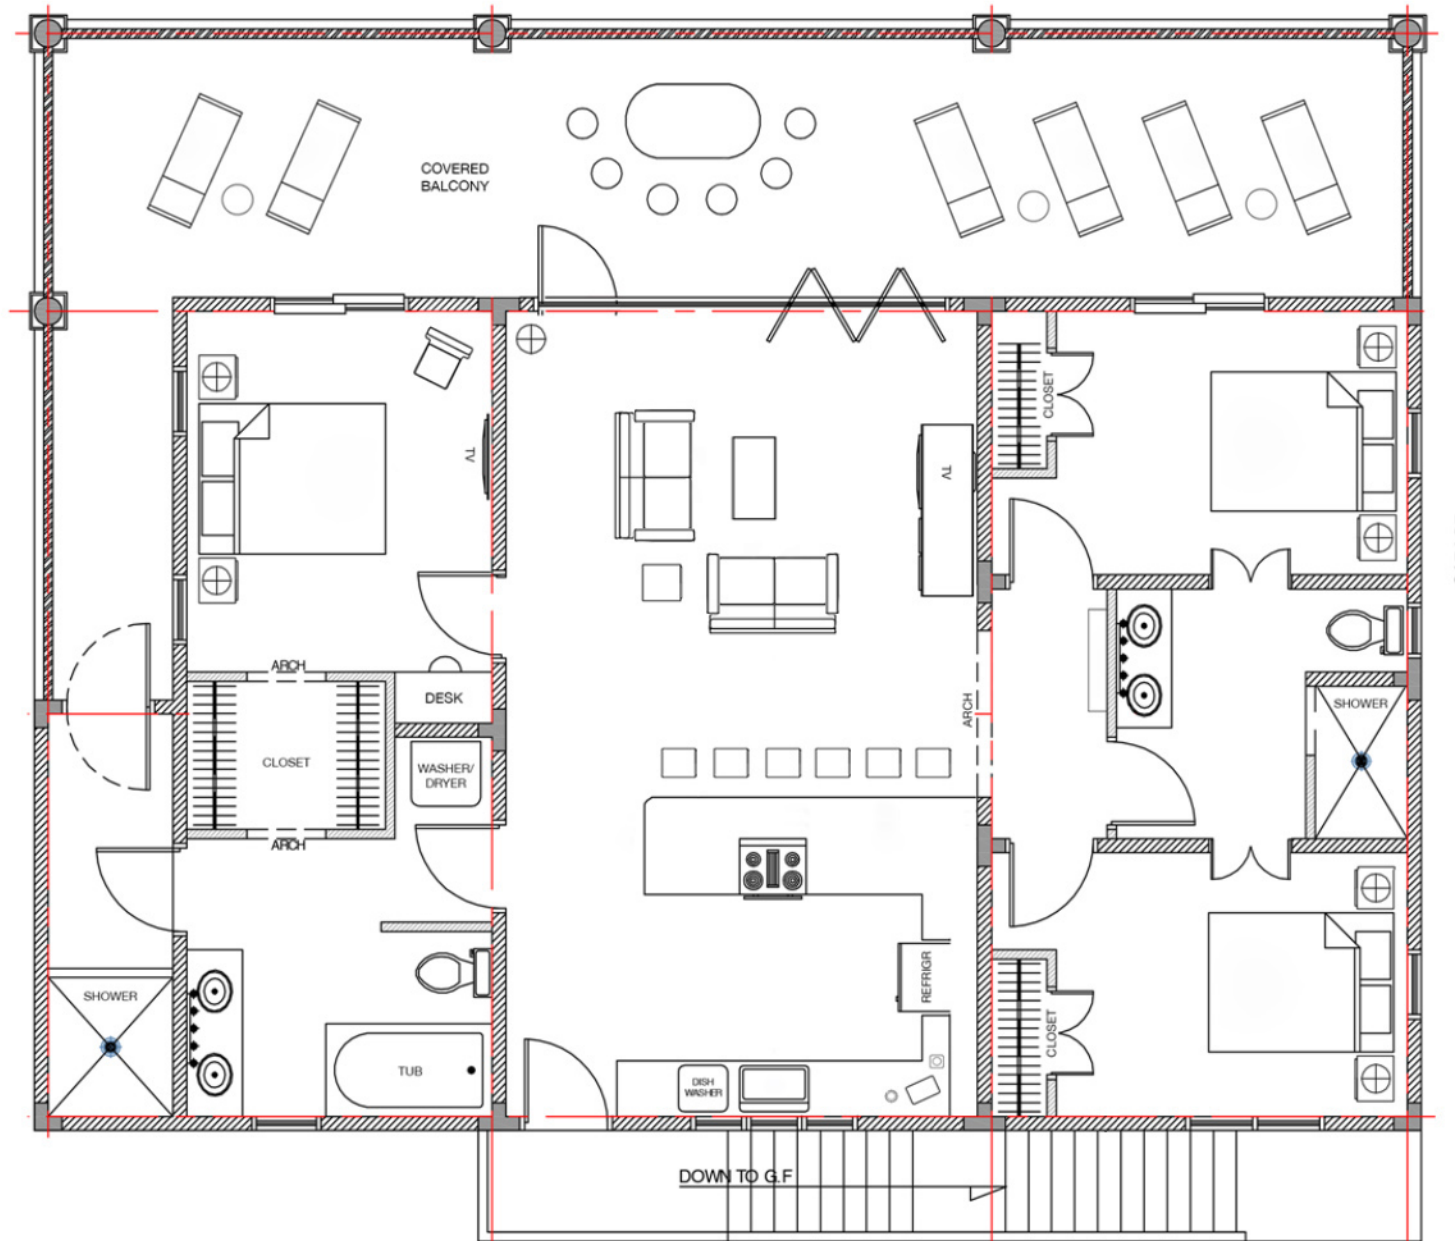

## THE WHITE HOUSE IN PLACENCIA

- Balcony: ~500 ft<sup>2</sup>
- Kitchen/living: ~500 ft<sup>2</sup>
- Master bedroom: ~150 ft<sup>2</sup>
- Walk-in closet: ~38 ft<sup>2</sup>
- Master bath: ~110 ft<sup>2</sup>
- Master shower: ~65 ft<sup>2</sup>
- Guest bedroom: ~140 ft<sup>2</sup>
- Guest bedroom: ~140 ft<sup>2</sup>
- Guest bath: ~90 ft<sup>2</sup>